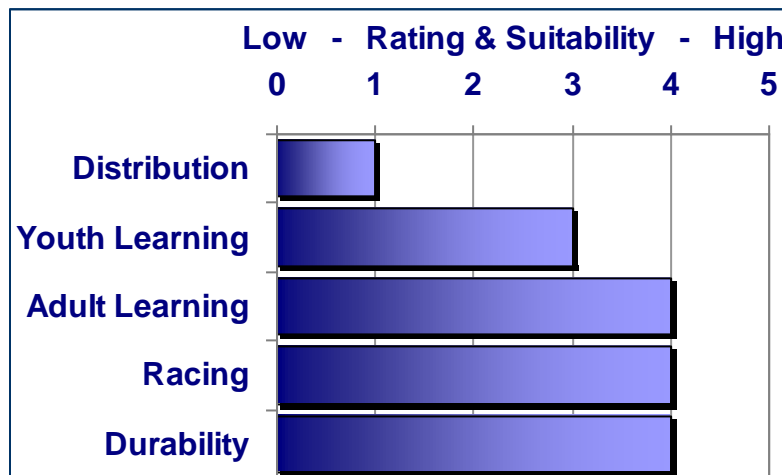

Topaz Cat 14

The Topaz 14 is a suitable size for one or two adult/youth sailors. It is an ideal catamaran for racing, teaching or for family leisure sailing.

Technical Details:

Length – m	4.25
Beam – m	2.05
Hull weight - kg	60
Mainsail area – m ²	9.55
Jib area – m ²	1.95
Spinnaker area – m ²	n/a
Stayed rig	Yes
Trapeze	Yes
Hull construction	Rotomoulded Polyethylene
Safety features	Sealed mast, mast head float
Maximum Load	
Safety assessment	Conforms to EU Recreational Directive 94/25/EC as amended by Directive 2003/33/EC